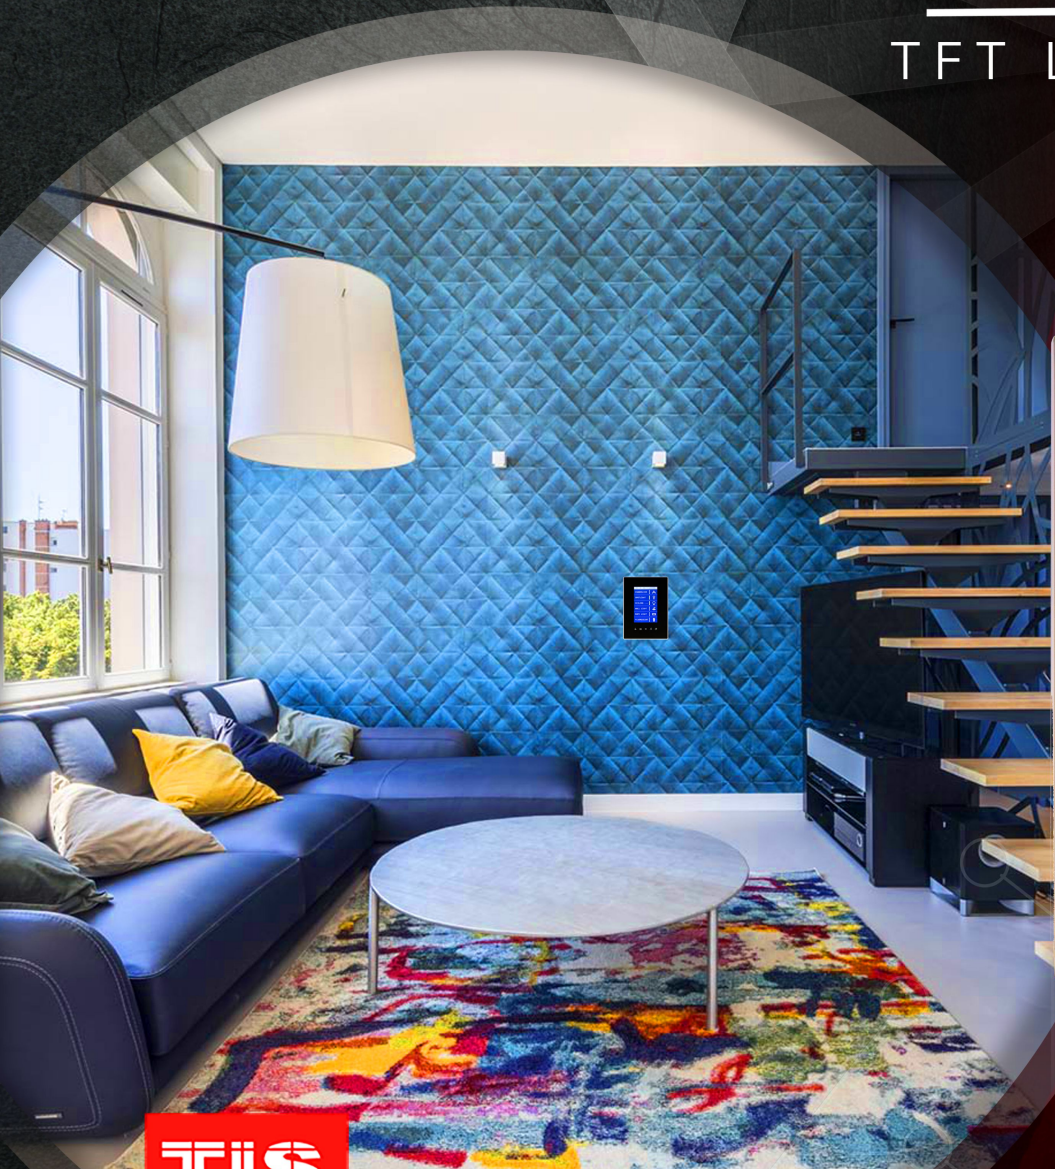

LUNA

SERIES
TFT LCD PANEL

Technology
Few ideas Make the change
www.tissmarthome.com
www.tiscontrol.com

It's time for smart living