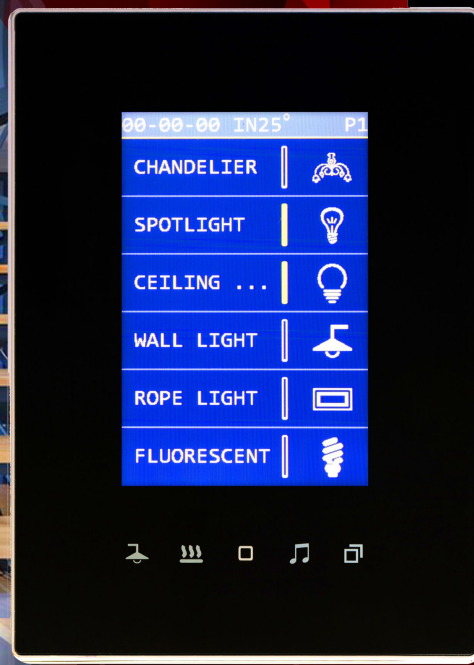

LUNA

SERIES
TFT LCD PANEL

Technology
Few ideas Make the change
www.tissmarthome.com
www.tiscontrol.com

It's time for smart living

If you are one of those who wish to have multiple hands, here's probably what you are looking for.

Luna TFT panel, another stylish design by TIS smart home manufacturers, has a number of features which make this product a special and best-in-class solution. There are various options in its multipage design, shown in its touch screen and LCD, each of which is a tool to control a part of your smart home.

This device replaces all room lights switches, wall thermostat, audio stream and volume control, curtain switches, security console and many other features into one elegant single panel.

This panel is available in two colors of Black and White; however, the LED color can be altered to better fit into your interior design.

The security arming moods in this device are quite robust, including Vacation (being away from home for a while), Away (being away for a couple of hours), Night (notifying trespassing), and Panic Button in case of emergency situation. Another security option of this panel is the Duress password which if entered, your chosen person will be informed immediately.